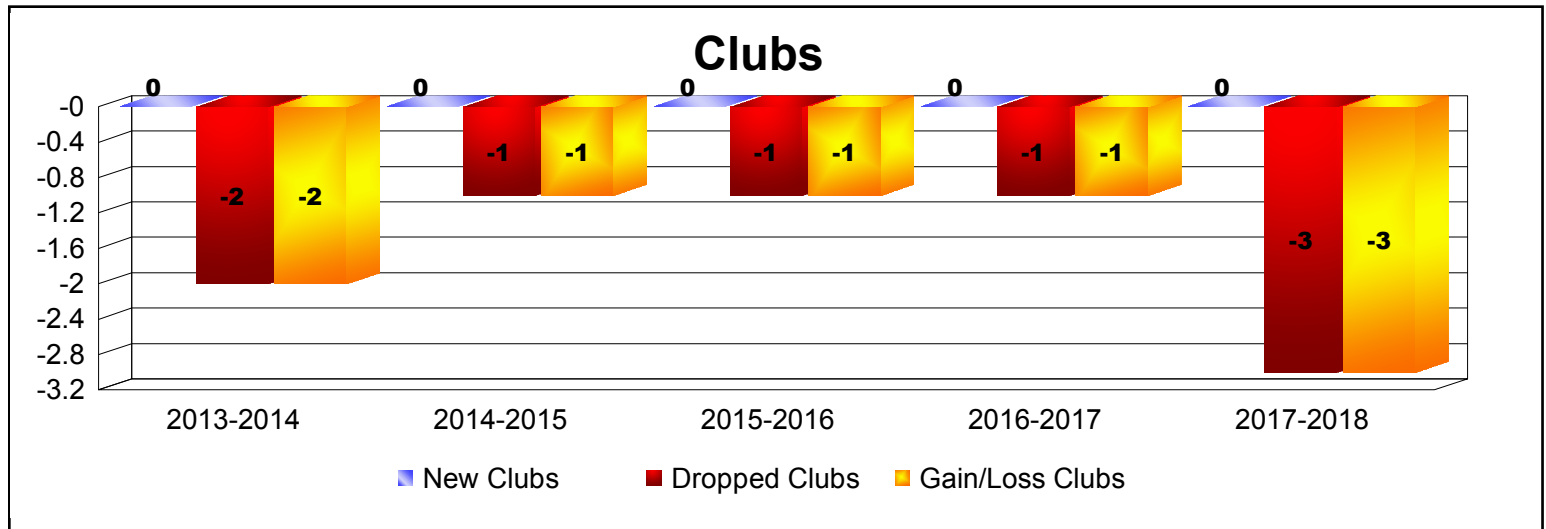

Year	New Clubs	Dropped Clubs	Gain/ Loss Clubs	New Members	Charter Members	Reinstate Members	Transfer Members	Total Member Added	Total Members Dropped	Gain/ Loss Members
2013-2014	0	-2	-2	88	0	6	7	101	-157	-56
2014-2015	0	-1	-1	95	1	6	12	114	-127	-13
2015-2016	0	-1	-1	120	1	4	10	135	-146	-11
2016-2017	0	-1	-1	88	0	4	8	100	-133	-33
2017-2018	0	-3	-3	84	1	4	9	98	-138	-40
<b>Average</b>	<b>0</b>	<b>-2</b>	<b>-2</b>	<b>95</b>	<b>1</b>	<b>5</b>	<b>9</b>	<b>110</b>	<b>-140</b>	<b>-31</b>

Year	New Clubs	Dropped Clubs	Gain/ Loss Clubs	New Members	Charter Members	Reinstate Members	Transfer Members	Total Member Added	Total Members Dropped	Gain/ Loss Members
2013-2014	0	0	0	1	0	0	2	3	-9	-6
2014-2015	0	0	0	5	0	0	0	5	-5	0
2015-2016	0	0	0	3	0	1	0	4	-9	-5
2016-2017	0	0	0	4	0	0	0	4	-6	-2
2017-2018	0	0	0	3	0	0	0	3	-7	-4
<b>Average</b>	<b>0</b>	<b>0</b>	<b>0</b>	<b>3</b>	<b>0</b>	<b>0</b>	<b>0</b>	<b>4</b>	<b>-7</b>	<b>-3</b>