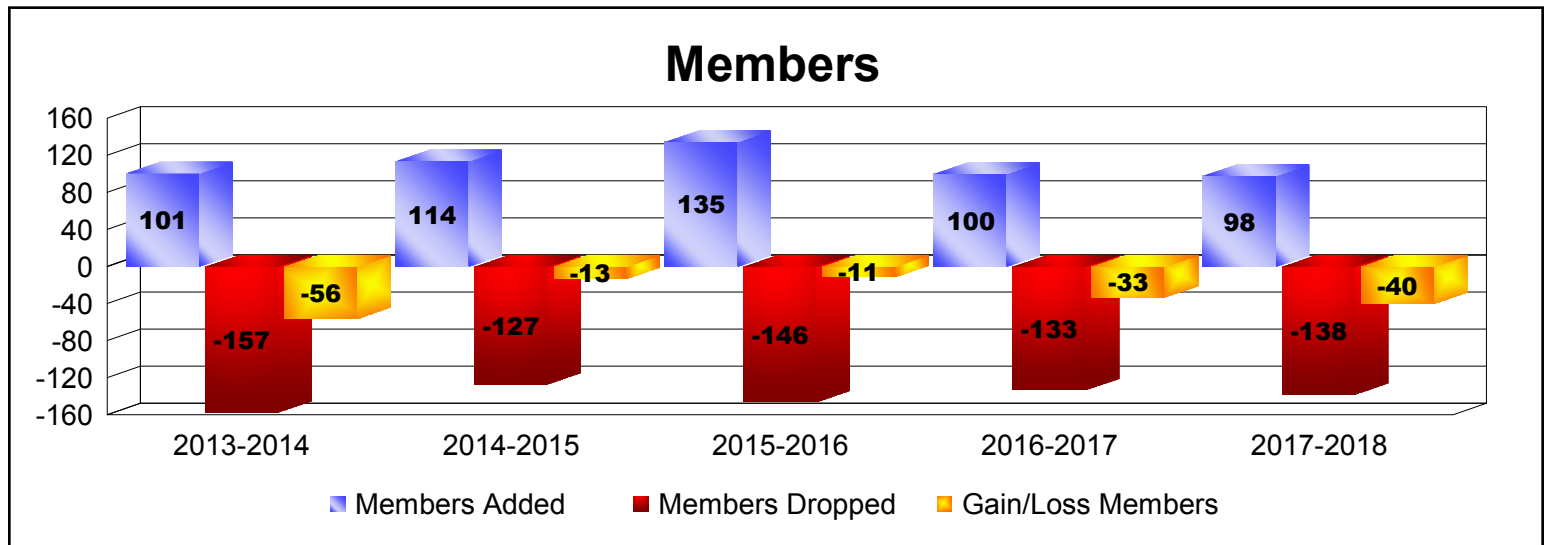

Year	New Clubs	Dropped Clubs	Gain/ Loss Clubs	New Members	Charter Members	Reinstate Members	Transfer Members	Total Member Added	Total Members Dropped	Gain/ Loss Members
2013-2014	0	-2	-2	88	0	6	7	101	-157	-56
2014-2015	0	-1	-1	95	1	6	12	114	-127	-13
2015-2016	0	-1	-1	120	1	4	10	135	-146	-11
2016-2017	0	-1	-1	88	0	4	8	100	-133	-33
2017-2018	0	-3	-3	84	1	4	9	98	-138	-40
<b>Average</b>	<b>0</b>	<b>-2</b>	<b>-2</b>	<b>95</b>	<b>1</b>	<b>5</b>	<b>9</b>	<b>110</b>	<b>-140</b>	<b>-31</b>

Year	New Clubs	Dropped Clubs	Gain/ Loss Clubs	New Members	Charter Members	Reinstate Members	Transfer Members	Total Member Added	Total Members Dropped	Gain/ Loss Members
2013-2014	0	0	0	1	0	0	2	3	-9	-6
2014-2015	0	0	0	5	0	0	0	5	-5	0
2015-2016	0	0	0	3	0	1	0	4	-9	-5
2016-2017	0	0	0	4	0	0	0	4	-6	-2
2017-2018	0	0	0	3	0	0	0	3	-7	-4
<b>Average</b>	<b>0</b>	<b>0</b>	<b>0</b>	<b>3</b>	<b>0</b>	<b>0</b>	<b>0</b>	<b>4</b>	<b>-7</b>	<b>-3</b>