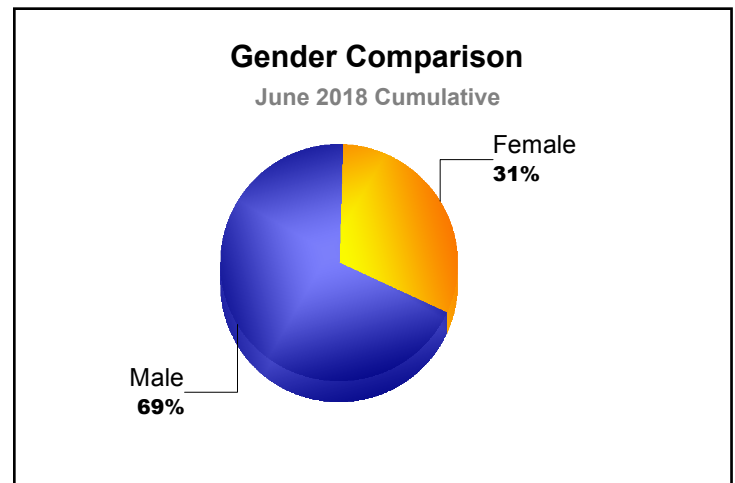

Year	New Clubs	Dropped Clubs	Gain/ Loss Clubs	New Members	Charter Members	Reinstate Members	Transfer Members	Total Member Added	Total Members Dropped	Gain/ Loss Members
2013-2014	0	-2	-2	88	0	6	7	101	-157	-56
2014-2015	0	-1	-1	95	1	6	12	114	-127	-13
2015-2016	0	-1	-1	120	1	4	10	135	-146	-11
2016-2017	0	-1	-1	88	0	4	8	100	-133	-33
2017-2018	0	-3	-3	84	1	4	9	98	-138	-40
<b>Average</b>	<b>0</b>	<b>-2</b>	<b>-2</b>	<b>95</b>	<b>1</b>	<b>5</b>	<b>9</b>	<b>110</b>	<b>-140</b>	<b>-31</b>