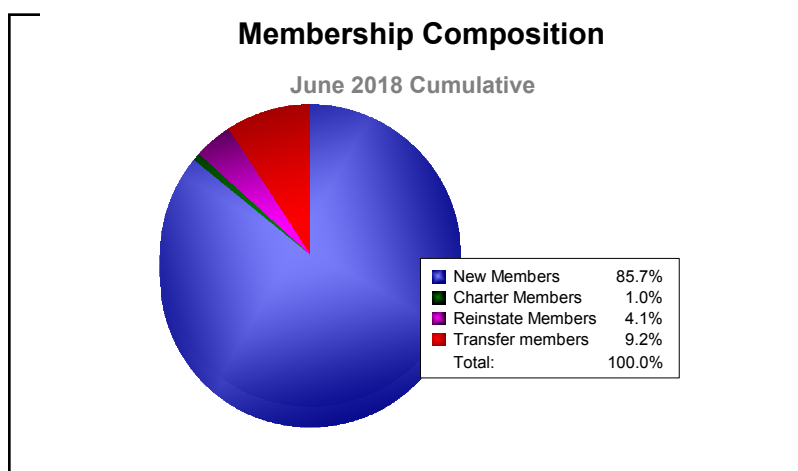

Year	New Clubs	Dropped Clubs	Gain/ Loss Clubs	New Members	Charter Members	Reinstate Members	Transfer Members	Total Member Added	Total Members Dropped	Gain/ Loss Members
2013-2014	0	-2	-2	88	0	6	7	101	-157	-56
2014-2015	0	-1	-1	95	1	6	12	114	-127	-13
2015-2016	0	-1	-1	120	1	4	10	135	-146	-11
2016-2017	0	-1	-1	88	0	4	8	100	-133	-33
2017-2018	0	-3	-3	84	1	4	9	98	-138	-40
<b>Average</b>	<b>0</b>	<b>-2</b>	<b>-2</b>	<b>95</b>	<b>1</b>	<b>5</b>	<b>9</b>	<b>110</b>	<b>-140</b>	<b>-31</b>

Year	New Clubs	Dropped Clubs	Gain/ Loss Clubs	New Members	Charter Members	Reinstate Members	Transfer Members	Total Member Added	Total Members Dropped	Gain/ Loss Members
2013-2014	0	0	0	1	0	0	2	3	-9	-6
2014-2015	0	0	0	5	0	0	0	5	-5	0
2015-2016	0	0	0	3	0	1	0	4	-9	-5
2016-2017	0	0	0	4	0	0	0	4	-6	-2
2017-2018	0	0	0	3	0	0	0	3	-7	-4
<b>Average</b>	<b>0</b>	<b>0</b>	<b>0</b>	<b>3</b>	<b>0</b>	<b>0</b>	<b>0</b>	<b>4</b>	<b>-7</b>	<b>-3</b>